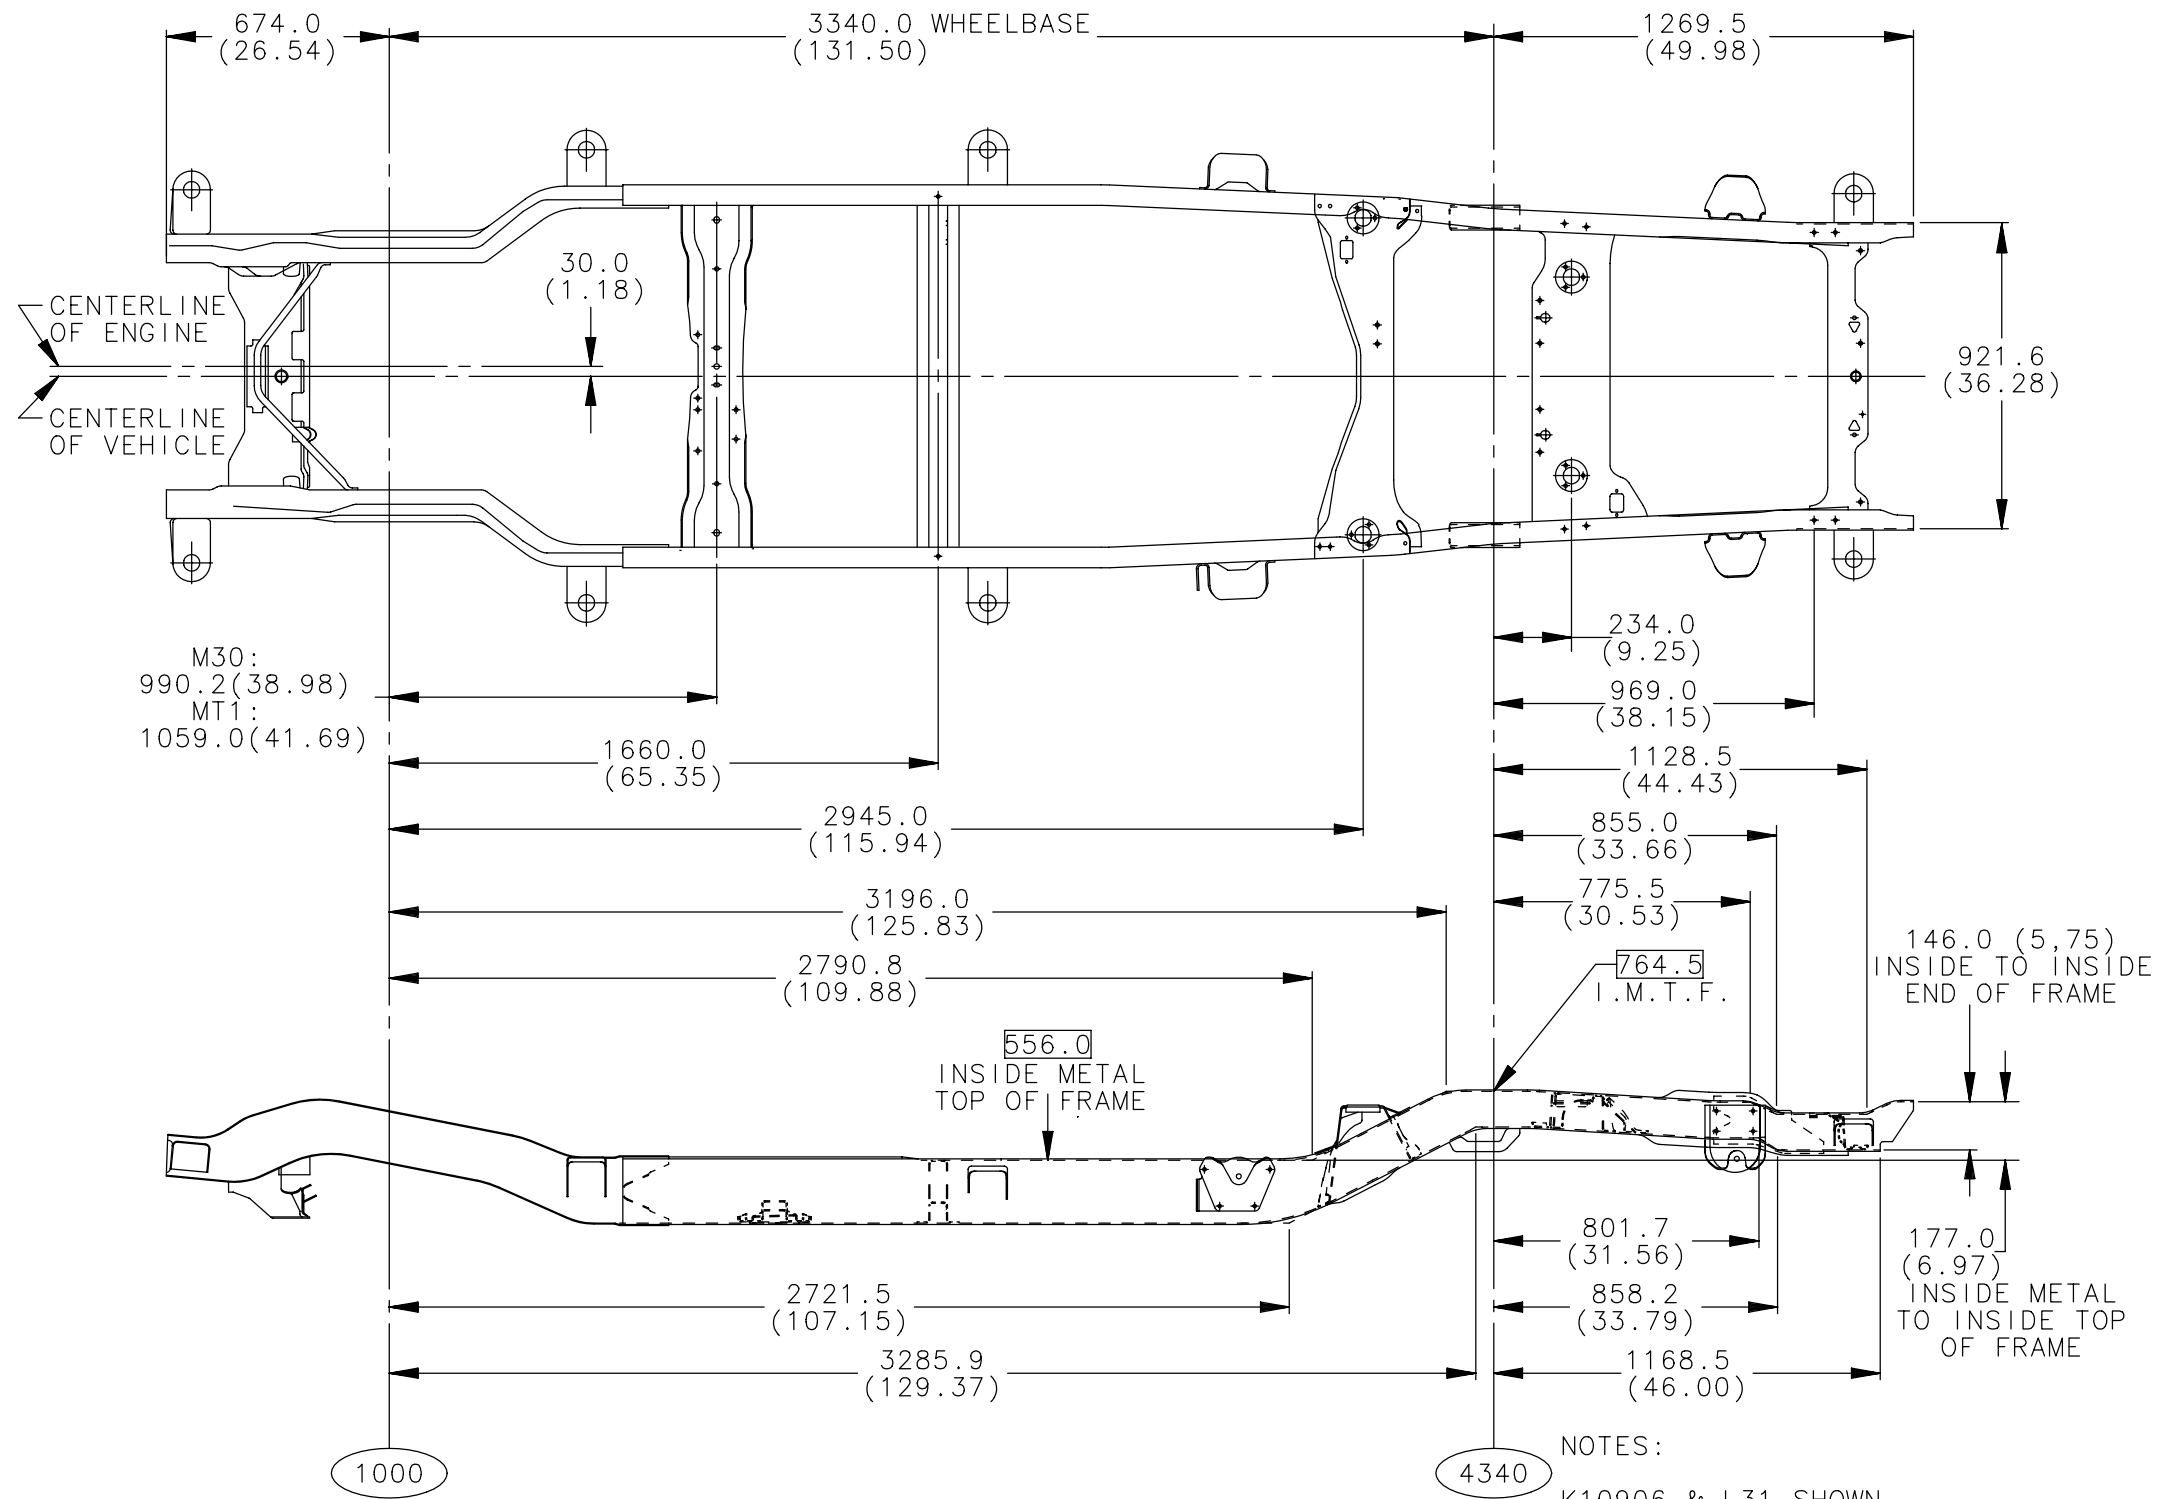

## K (1/2)0906 Suburban, Crossmember Arrangement

NOTES:

K10906 & L31 SHOWN

UNLESS OTHERWISE SPECIFIED ALL DIMENSIONS ARE TO INSIDE OF METAL